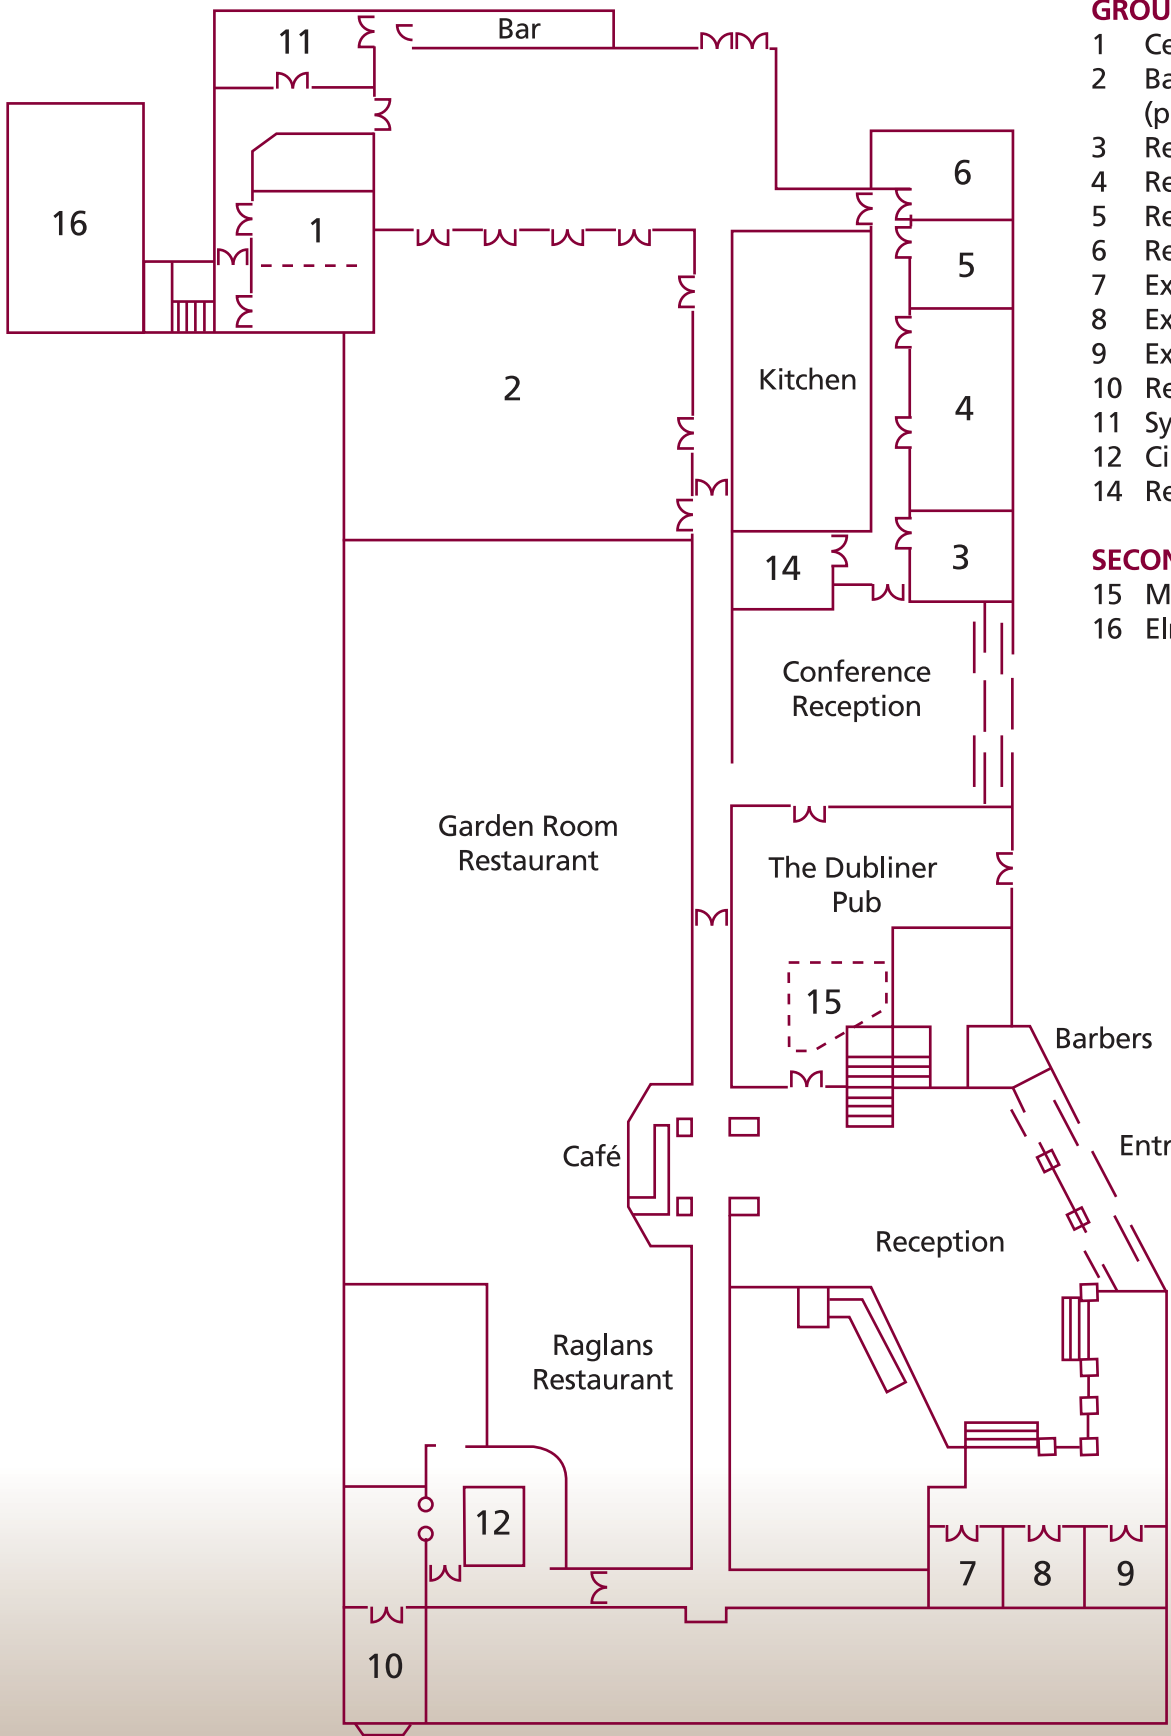

Ballsbridge

HOTEL

GROUND FLOOR

- 1 Cedar Suite
- 2 Ballroom (partitionable)
- 3 Redwood Suite 1
- 4 Redwood Suite 2
- 5 Redwood Suite 3
- 6 Redwood Suite 4
- 7 Exec. Boardroom 1
- 8 Exec. Boardroom 2
- 9 Exec. Boardroom 3
- 10 Renvyle Suite
- 11 Syndicate
- 12 Cinema
- 14 Redwood Suite 5

SECOND FLOOR

- 15 Mezzanine
- 16 Elm/Oak Suite